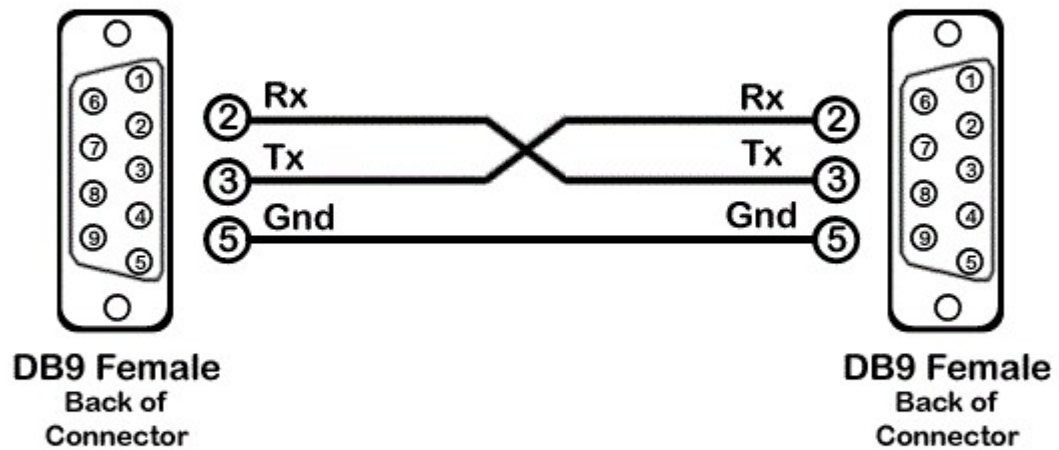

DB9 Female to DB9 Female Crossover Cable

(Connects to
Domain Controller)

Document
Part #: 90 00131-01
Description: DOC-232-DB9F-DB9F-CROSS
Rev: A